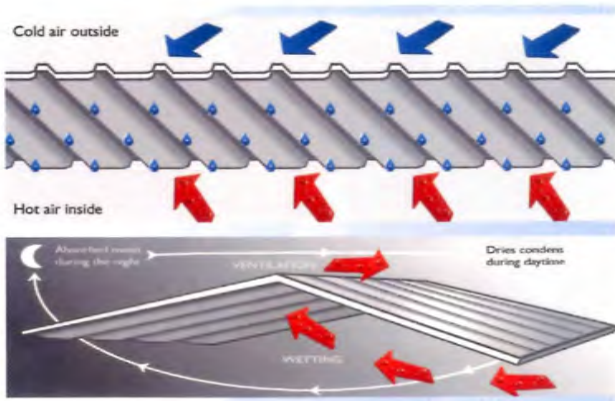

Flat Top

Utility Storage

CONDENSTOP

NO MORE DRIPS FROM CONDENSATION

Color Choices

30 COLORS TO CHOOSE FROM

Color swatches are approximate and may vary from actual material.

Contact your dealer for details:

© 2015 Quality Outdoor Products

CARPORTS

Vertical Barn

RV Covers

Vertical Side Drive

Visit our Website at
www.qualityoutdoor.net

Steel Truss

A-Frame with Gable

Combo Garage

20'x20' Vertical Garage

40'x50' Vertical Roof

WHY CHOOSE QUALITY?

OTHERS

70% More Anchors

Less Anchors

Painted Screws to match Color of Building